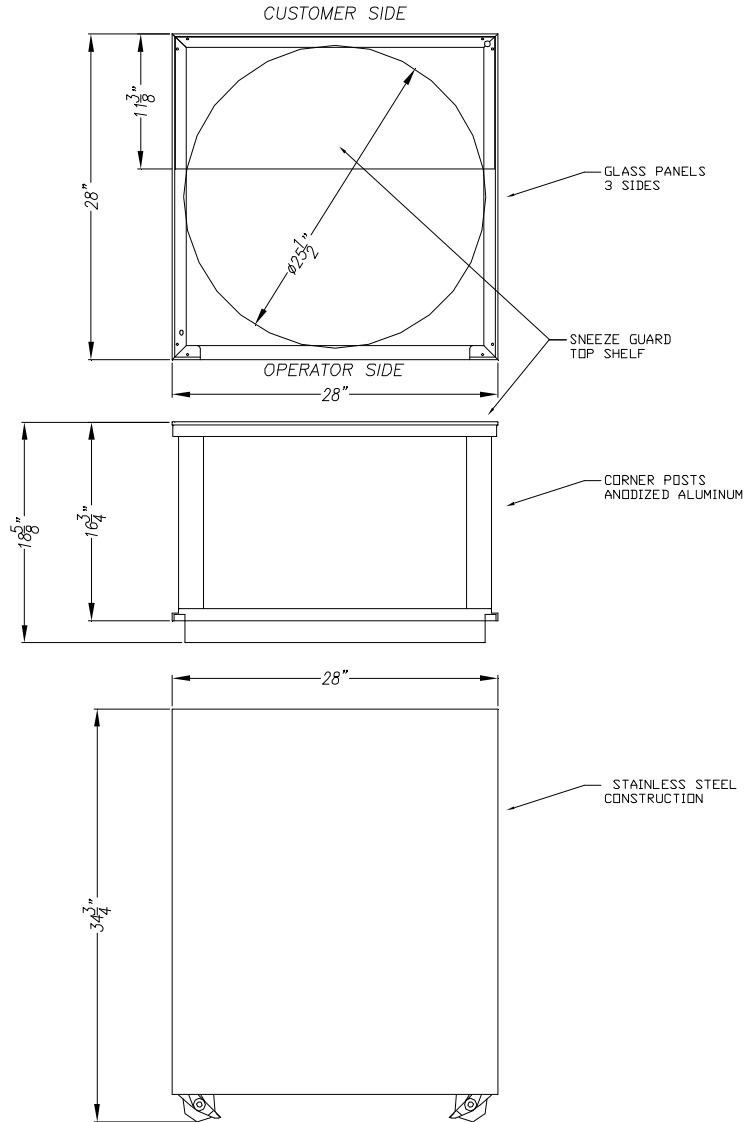

Mini Unifloss Top – Model 3034 and Model 3036 Rolling Base

Dimensions: Model 3034 18 5/8" H x 28" D x 28" W  
 Height mounted in counter or base is 16 3/4"  
 Model 3036 Base 34 3/4" H x 28" D x 28" W  
 Height includes NSF approved casters.